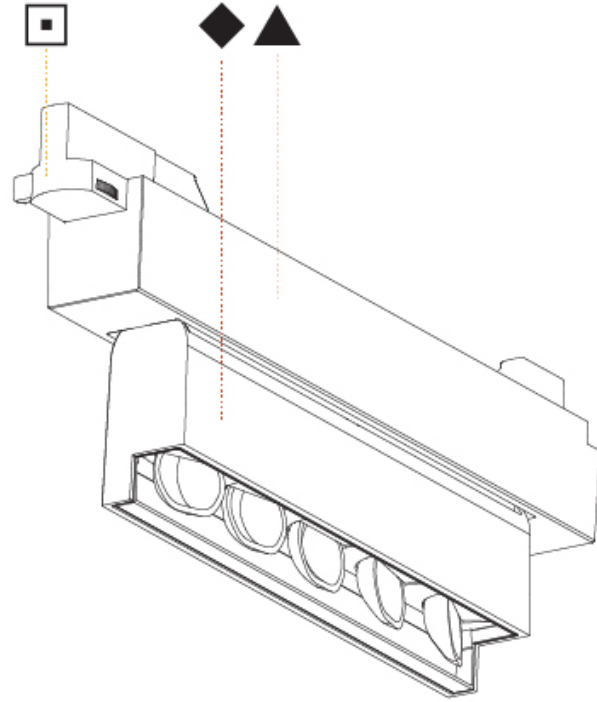

OPTICAL

Adjustability: Tilt 15°

RATINGS AND CERTIFICATIONS

Certified By: Certified for North American Standards
 IP rating: IP20

MAGIQ WALLWASH PLUS TRACK

A3T065-

PROJECT	_____
TYPE	_____
SPECIFIER	_____
QUANTITY	_____
DATE	_____