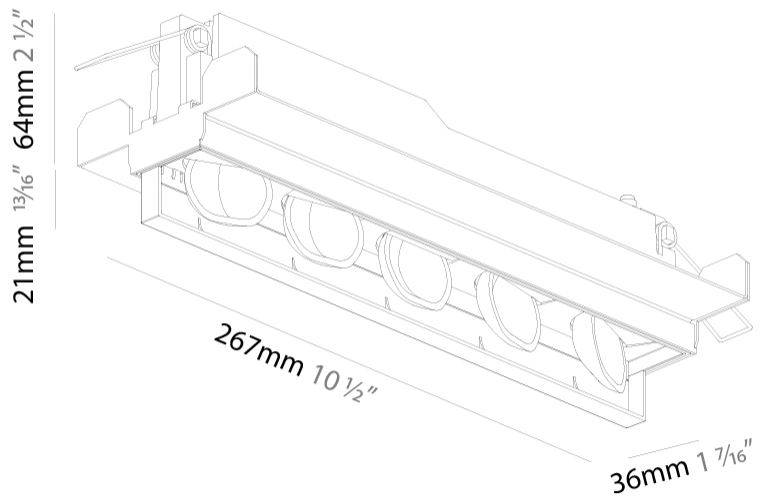

GENERAL

Series: Magiq Wallwash
Brand: Prolicht
Division: Architectural
Mounting Type: Trimless
Mounting Location: Ceiling
Subcategory: Wallwash

PHYSICAL

Shape: Rectangle
Length (mm): 267
Length (in): 10 1/2
Width (mm): 36
Width (in): 1 7/16
Height (mm): 64
Height (in): 2 1/2
Ceiling Thickness (mm): 12.5
Ceiling Thickness (in): 1/2
Min. Recessing Depth (mm): 100
Min. Recessing Depth (in): 3 15/16
Light Distribution: Asymmetric
Weight (kg): 0.943
Weight (lbs): 2.08
Holder Finish: WHI / BLK
Fixture Material: Aluminum Die Cast
Cut-out Measurements: 273mm / 10 3/4" x 42mm / 1 5/8"
Upon Request: Unique Ceiling Thickness

ELECTRICAL

Lamp Type: LED (Zhaga Standard)
Input Wattage (W): 33.4
Total Output Wattage (W): 29.6
Dimming: Tri-Mode (Non-Dimming and Phase Dimming (120Vac only) and 0-10V Dimming)
Driver Included: Yes
Driver Location: Remote
Driver Type: Constant Current - Universal
Driver Class: Class 1
Input Voltage (V): 120 - 277
Constant Current (MA): 500

LED

Number of LEDs: 5
Color Temperature (°K): 2700 / 3000 / 3500 / 4000
Max. Delivered Lumen (lm): 2145 / 2339 / 2145 / 2443
Nominal Lumen (lm): 2375 / 2590 / 2375 / 2705
CRI: >90 CRI
Lamp Life (hrs): 50000
Upon Request: Special Color Temperature

OPTICAL

Reflector: Asymmetric
Upon Request: Special Beam Angles

RATINGS AND CERTIFICATIONS

Certified By: CSA Certified to UL and CSA Standards
IP rating: IP20

100mm
3 15/16"

12 1/2 mm
1/2"

270mm x 38mm
10 5/8" x 1 1/2"